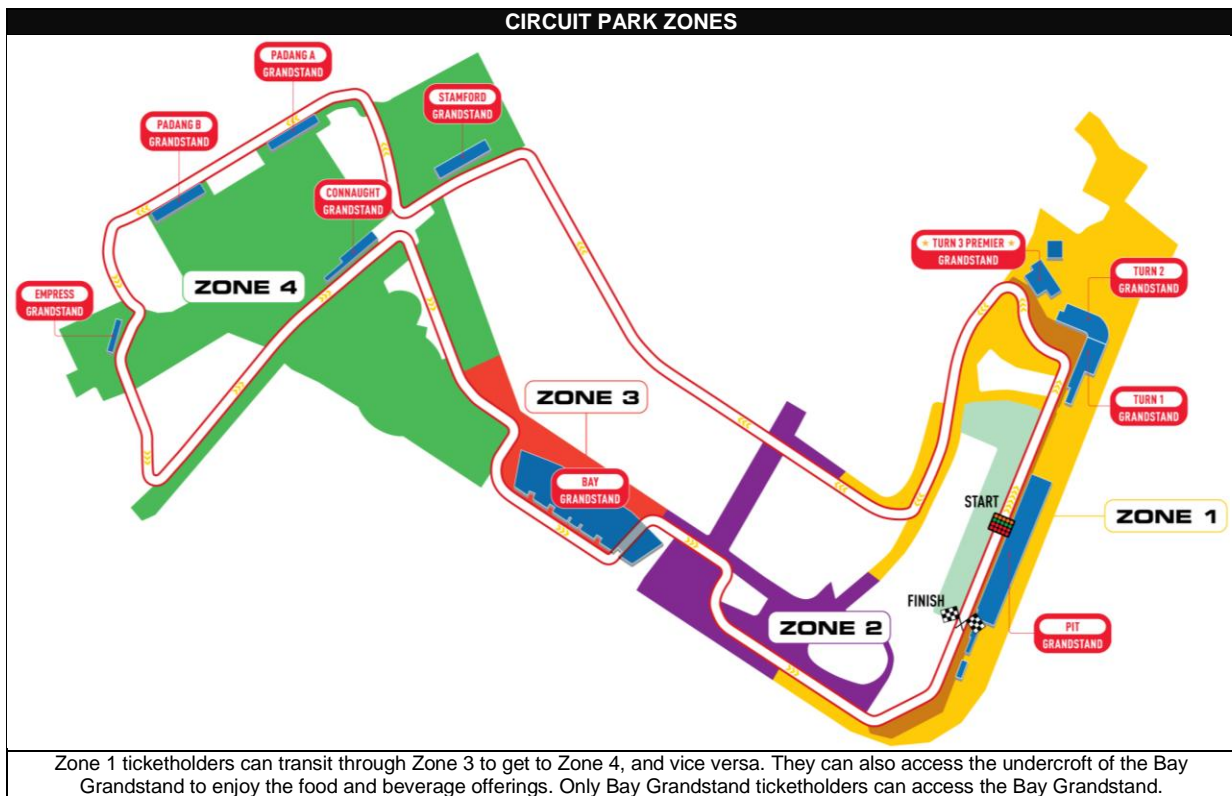

**ANNEX 1 – 2018 FORMULA 1 SINGAPORE GRAND PRIX
SUPER EARLY BIRD TICKET PRICES**

SUPER EARLY BIRD TICKETS*	ZONE ACCESS				PRICES IN SGD	
	1	2	3	4	SUPER EARLY BIRD PRICE (TILL 31 OCT)	REGULAR PRICE
BAY GRANDSTAND (3-DAY)			3	4	258	298
CONNAUGHT GRANDSTAND (3-DAY)				4	398	598
CONNAUGHT GRANDSTAND JUNIOR ≤16yrs (3-DAY) NEW!				4	298	
EMPRESS GRANDSTAND (3-DAY)				4	398	498
PADANG GRANDSTAND (3-DAY)				4	398	598
STAMFORD GRANDSTAND (3-DAY)				4	398	498
PREMIER WALKABOUT (3-DAY)	1	2	3	4	398	498
ZONE 1 WALKABOUT COMBINATION (3-DAY)	FRI – PIT GRANDSTAND				498	698
	SAT – PIT GRANDSTAND					
	SUN – PREMIER WALKABOUT					
TURN 1 GRANDSTAND (3-DAY)	1	2	3	4	898	1,288
TURN 2 GRANDSTAND (3-DAY)	1	2	3	4	898	1,288
PIT GRANDSTAND (3-DAY)	1	2	3	4	898	1,288
PIT GRANDSTAND JUNIOR ≤16yrs (3-DAY)	1	2	3	4	638	
SUPER PIT (3-DAY)	1	2	3	4	1,288	1,488
TURN 3 PREMIER GRANDSTAND (3-DAY)	1	2	3	4	1,788	2,128

*Maximum 12 tickets per person. Prices quoted are in Singapore Dollars and include Goods and Services Tax (GST)

BUY TICKETS	WEBSITE WWW.SINGAPOREGP.SG HOTLINE +65 6738 6738 SISTIC & ALL AUTHORISED TICKETING AGENTS HOSPITALITY OPTIONS HOSPITALITY@SINGAPOREGP.SG OR CALL +65 6731 5900