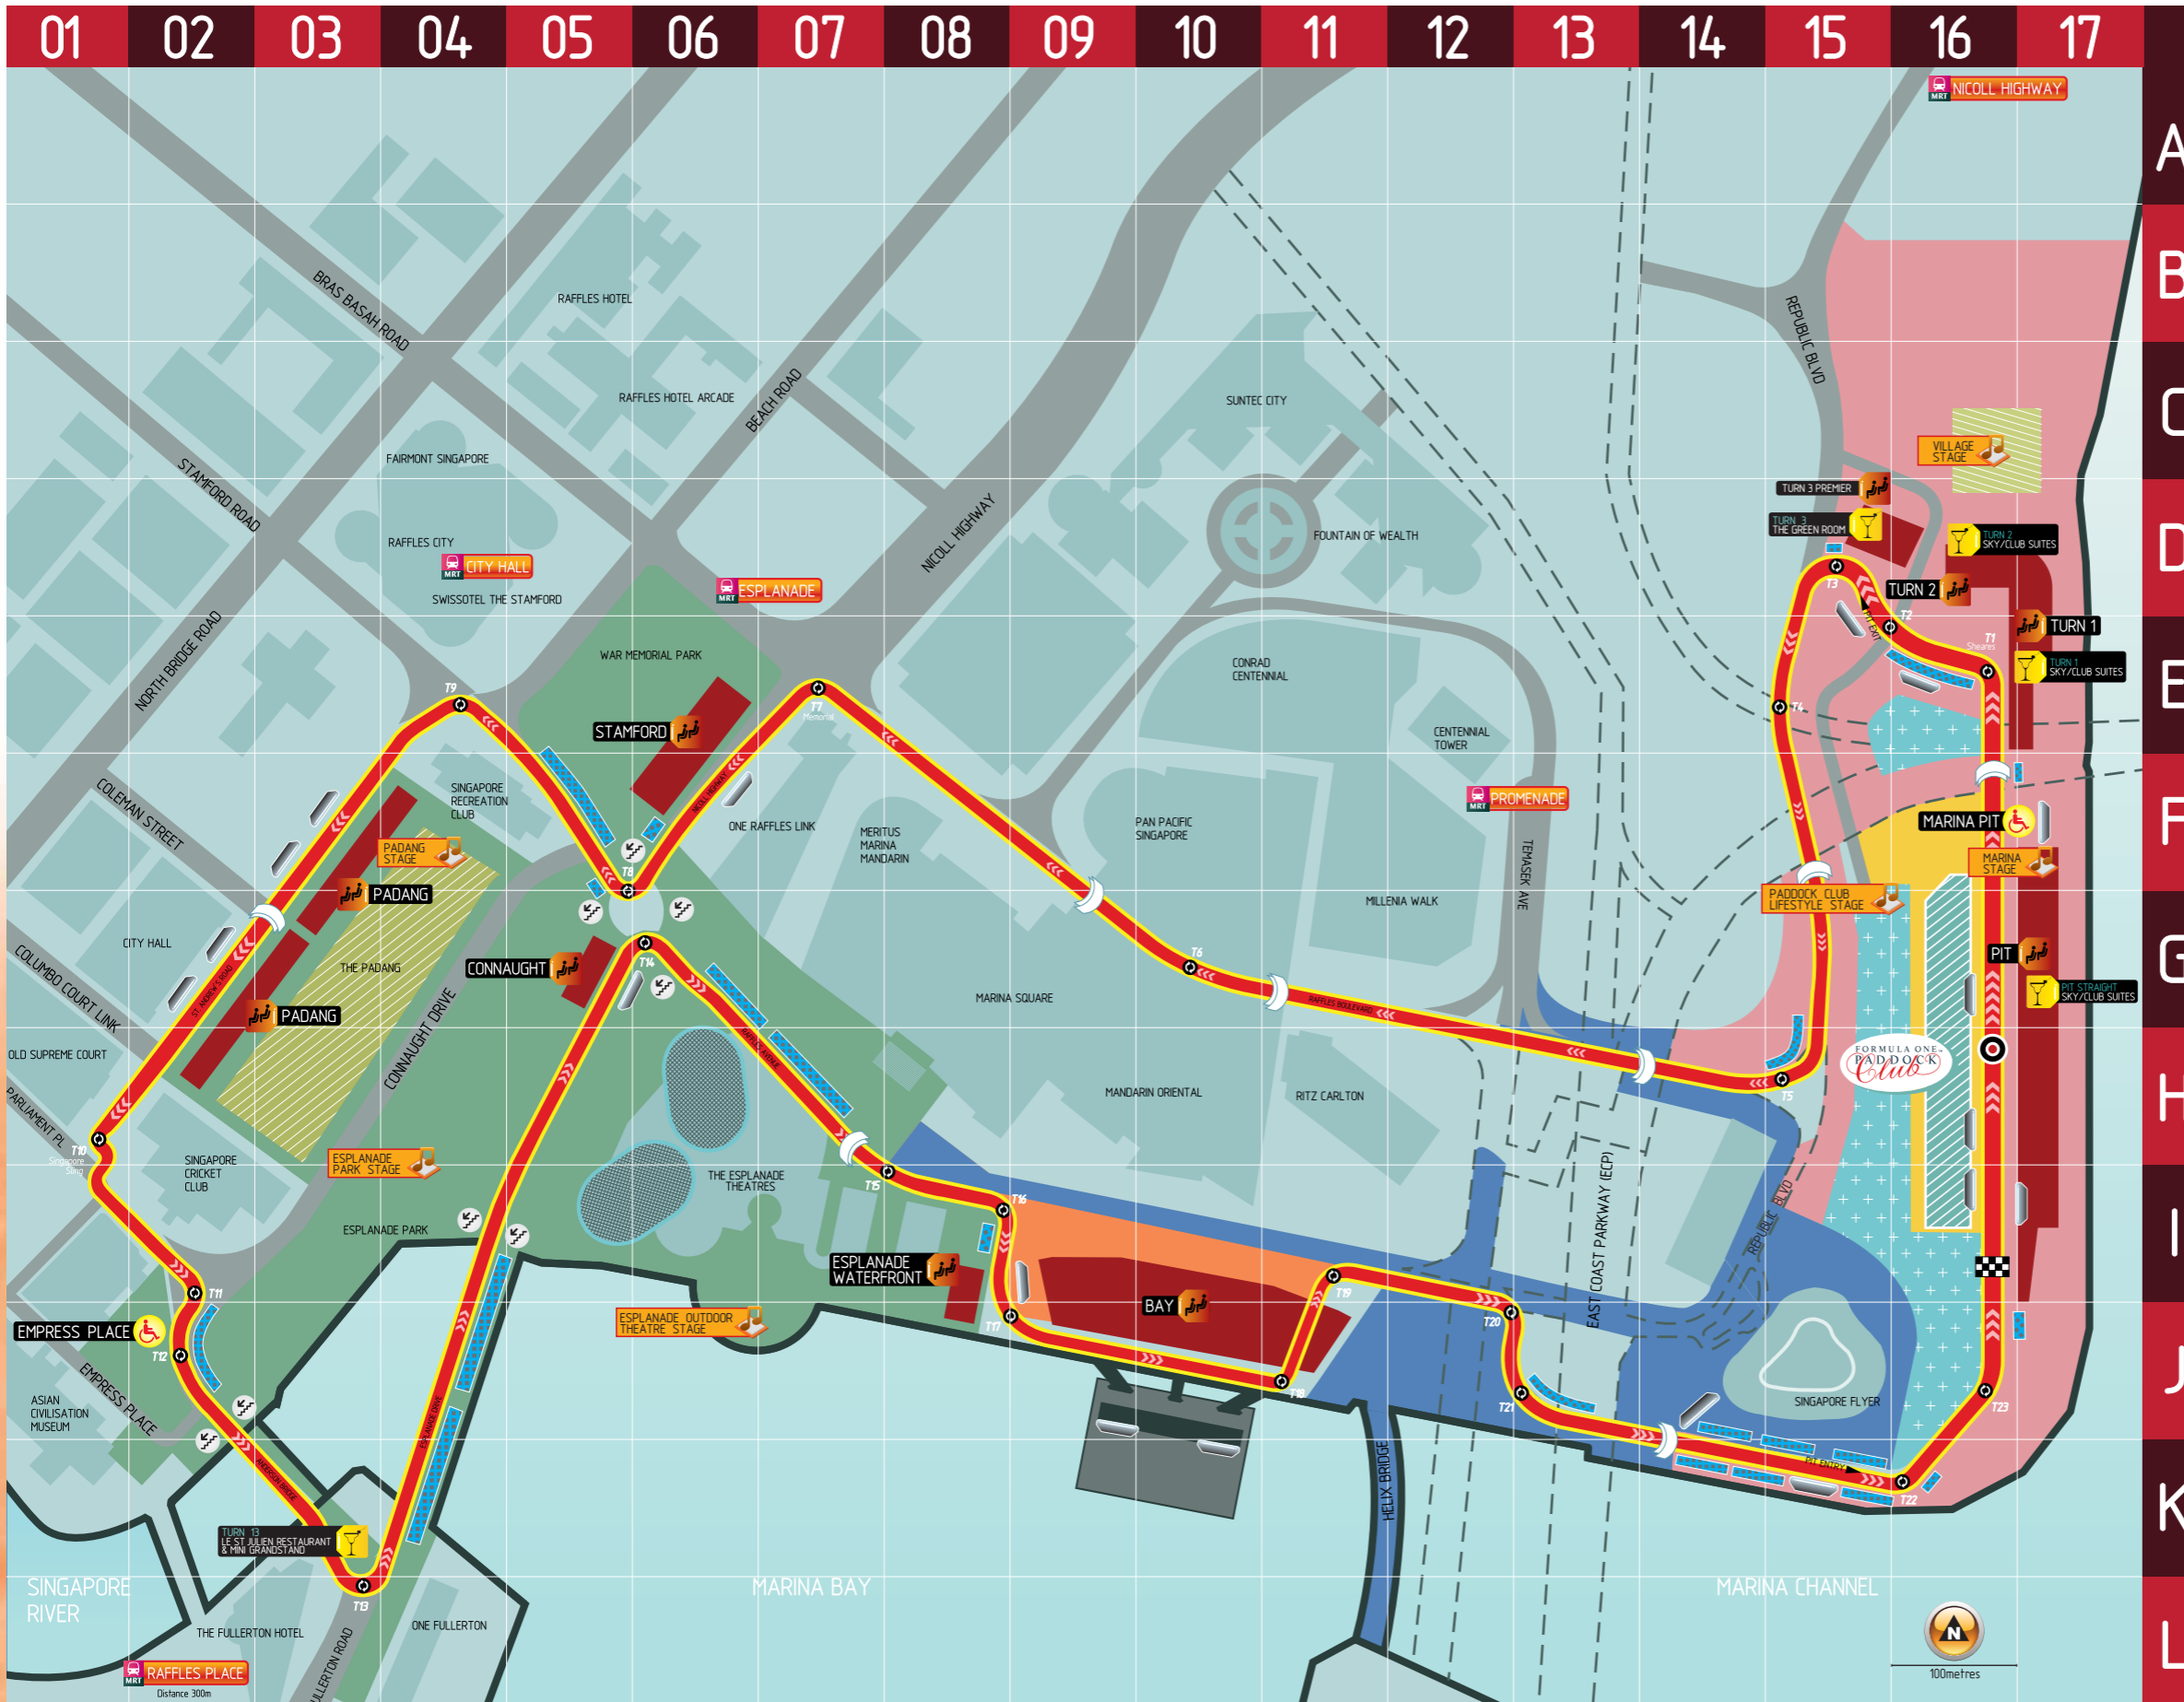

2012 FORMULA 1 SINGTEL SINGAPORE GRAND PRIX

CIRCUIT PARK MAP

LEGEND

- START
- FINISH
- RACE DIRECTION
- WHEELCHAIR PLATFORM
- TRACK TURN
- UNDERPASS
- OVERPASS
- SUPERSCREEN
- MRT
- PERFORMANCE AREA
- VIEWING PLATFORM
- GRANDSTAND
- SUITES
- ENTERTAINMENT STAGE

ZONES / WALKABOUT ZONES

- ZONE 1
- ZONE 2
- ZONE 3
- ZONE 4/ZONE 4 WALKABOUT
- PREMIER WALKABOUT ZONE
- RESTRICTED ZONE
Access in this area is for authorised pass holder only.