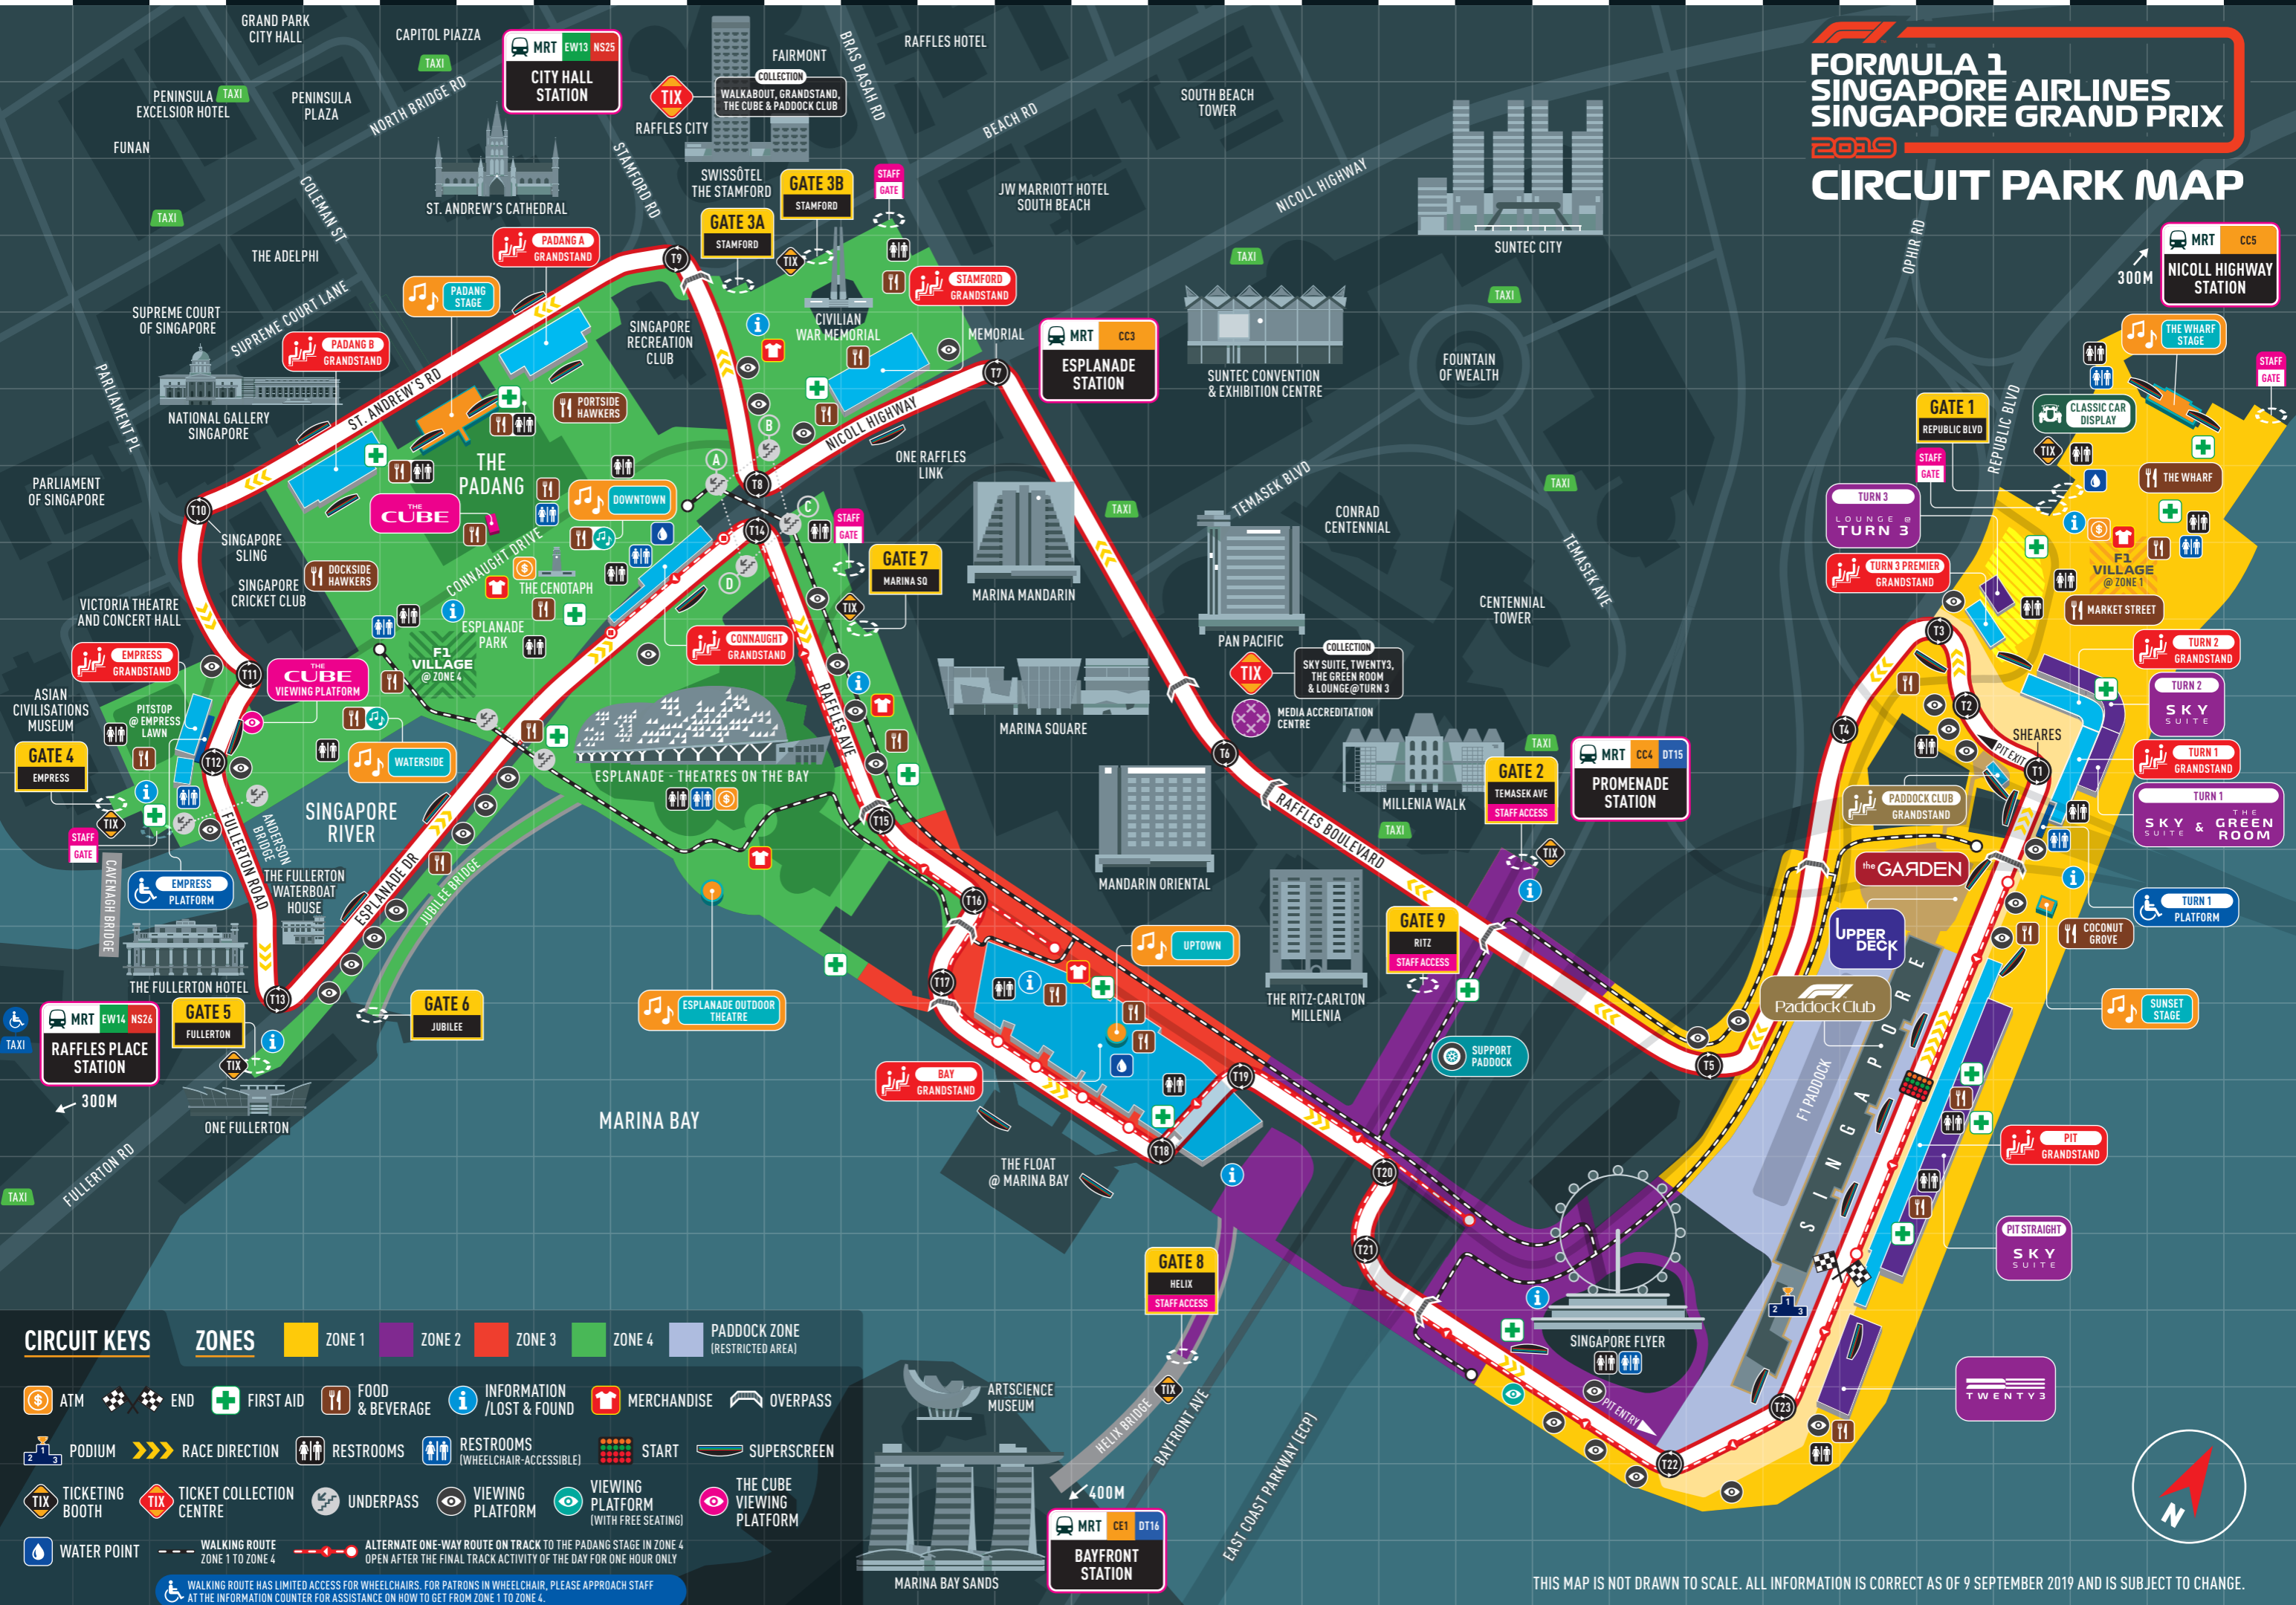

FORMULA 1 SINGAPORE AIRLINES SINGAPORE GRAND PRIX 2019

CIRCUIT PARK MAP

CIRCUIT KEYS

- ATM
- PODIUM
- TICKETING BOOTH
- WATER POINT
- END
- RACE DIRECTION
- TICKET COLLECTION CENTRE
- WALKING ROUTE ZONE 1 TO ZONE 4
- FIRST AID
- FOOD & BEVERAGE
- RESTROOMS
- RESTROOMS (WHEELCHAIR-ACCESSIBLE)
- UNDERPASS
- INFORMATION / LOST & FOUND
- MERCHANDISE
- START
- VIEWING PLATFORM
- VIEWING PLATFORM (WITH FREE SEATING)
- THE CUBE VIEWING PLATFORM
- OVERPASS
- SUPERSCREEN

ZONES

- ZONE 1
- ZONE 2
- ZONE 3
- ZONE 4
- PADDOCK ZONE (RESTRICTED AREA)

WALKING ROUTE HAS LIMITED ACCESS FOR WHEELCHAIRS. FOR PATRONS IN WHEELCHAIR, PLEASE APPROACH STAFF AT THE INFORMATION COUNTER FOR ASSISTANCE ON HOW TO GET FROM ZONE 1 TO ZONE 4.

THIS MAP IS NOT DRAWN TO SCALE. ALL INFORMATION IS CORRECT AS OF 9 SEPTEMBER 2019 AND IS SUBJECT TO CHANGE.