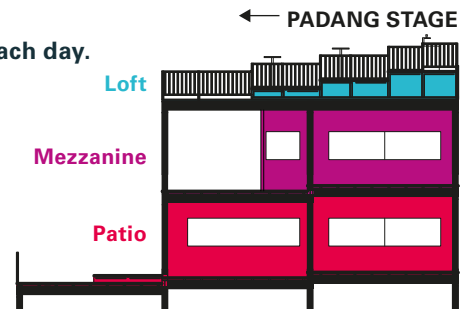

**Access is granted specific to level purchased. Guests will not be allowed entry to other levels within The Cube.